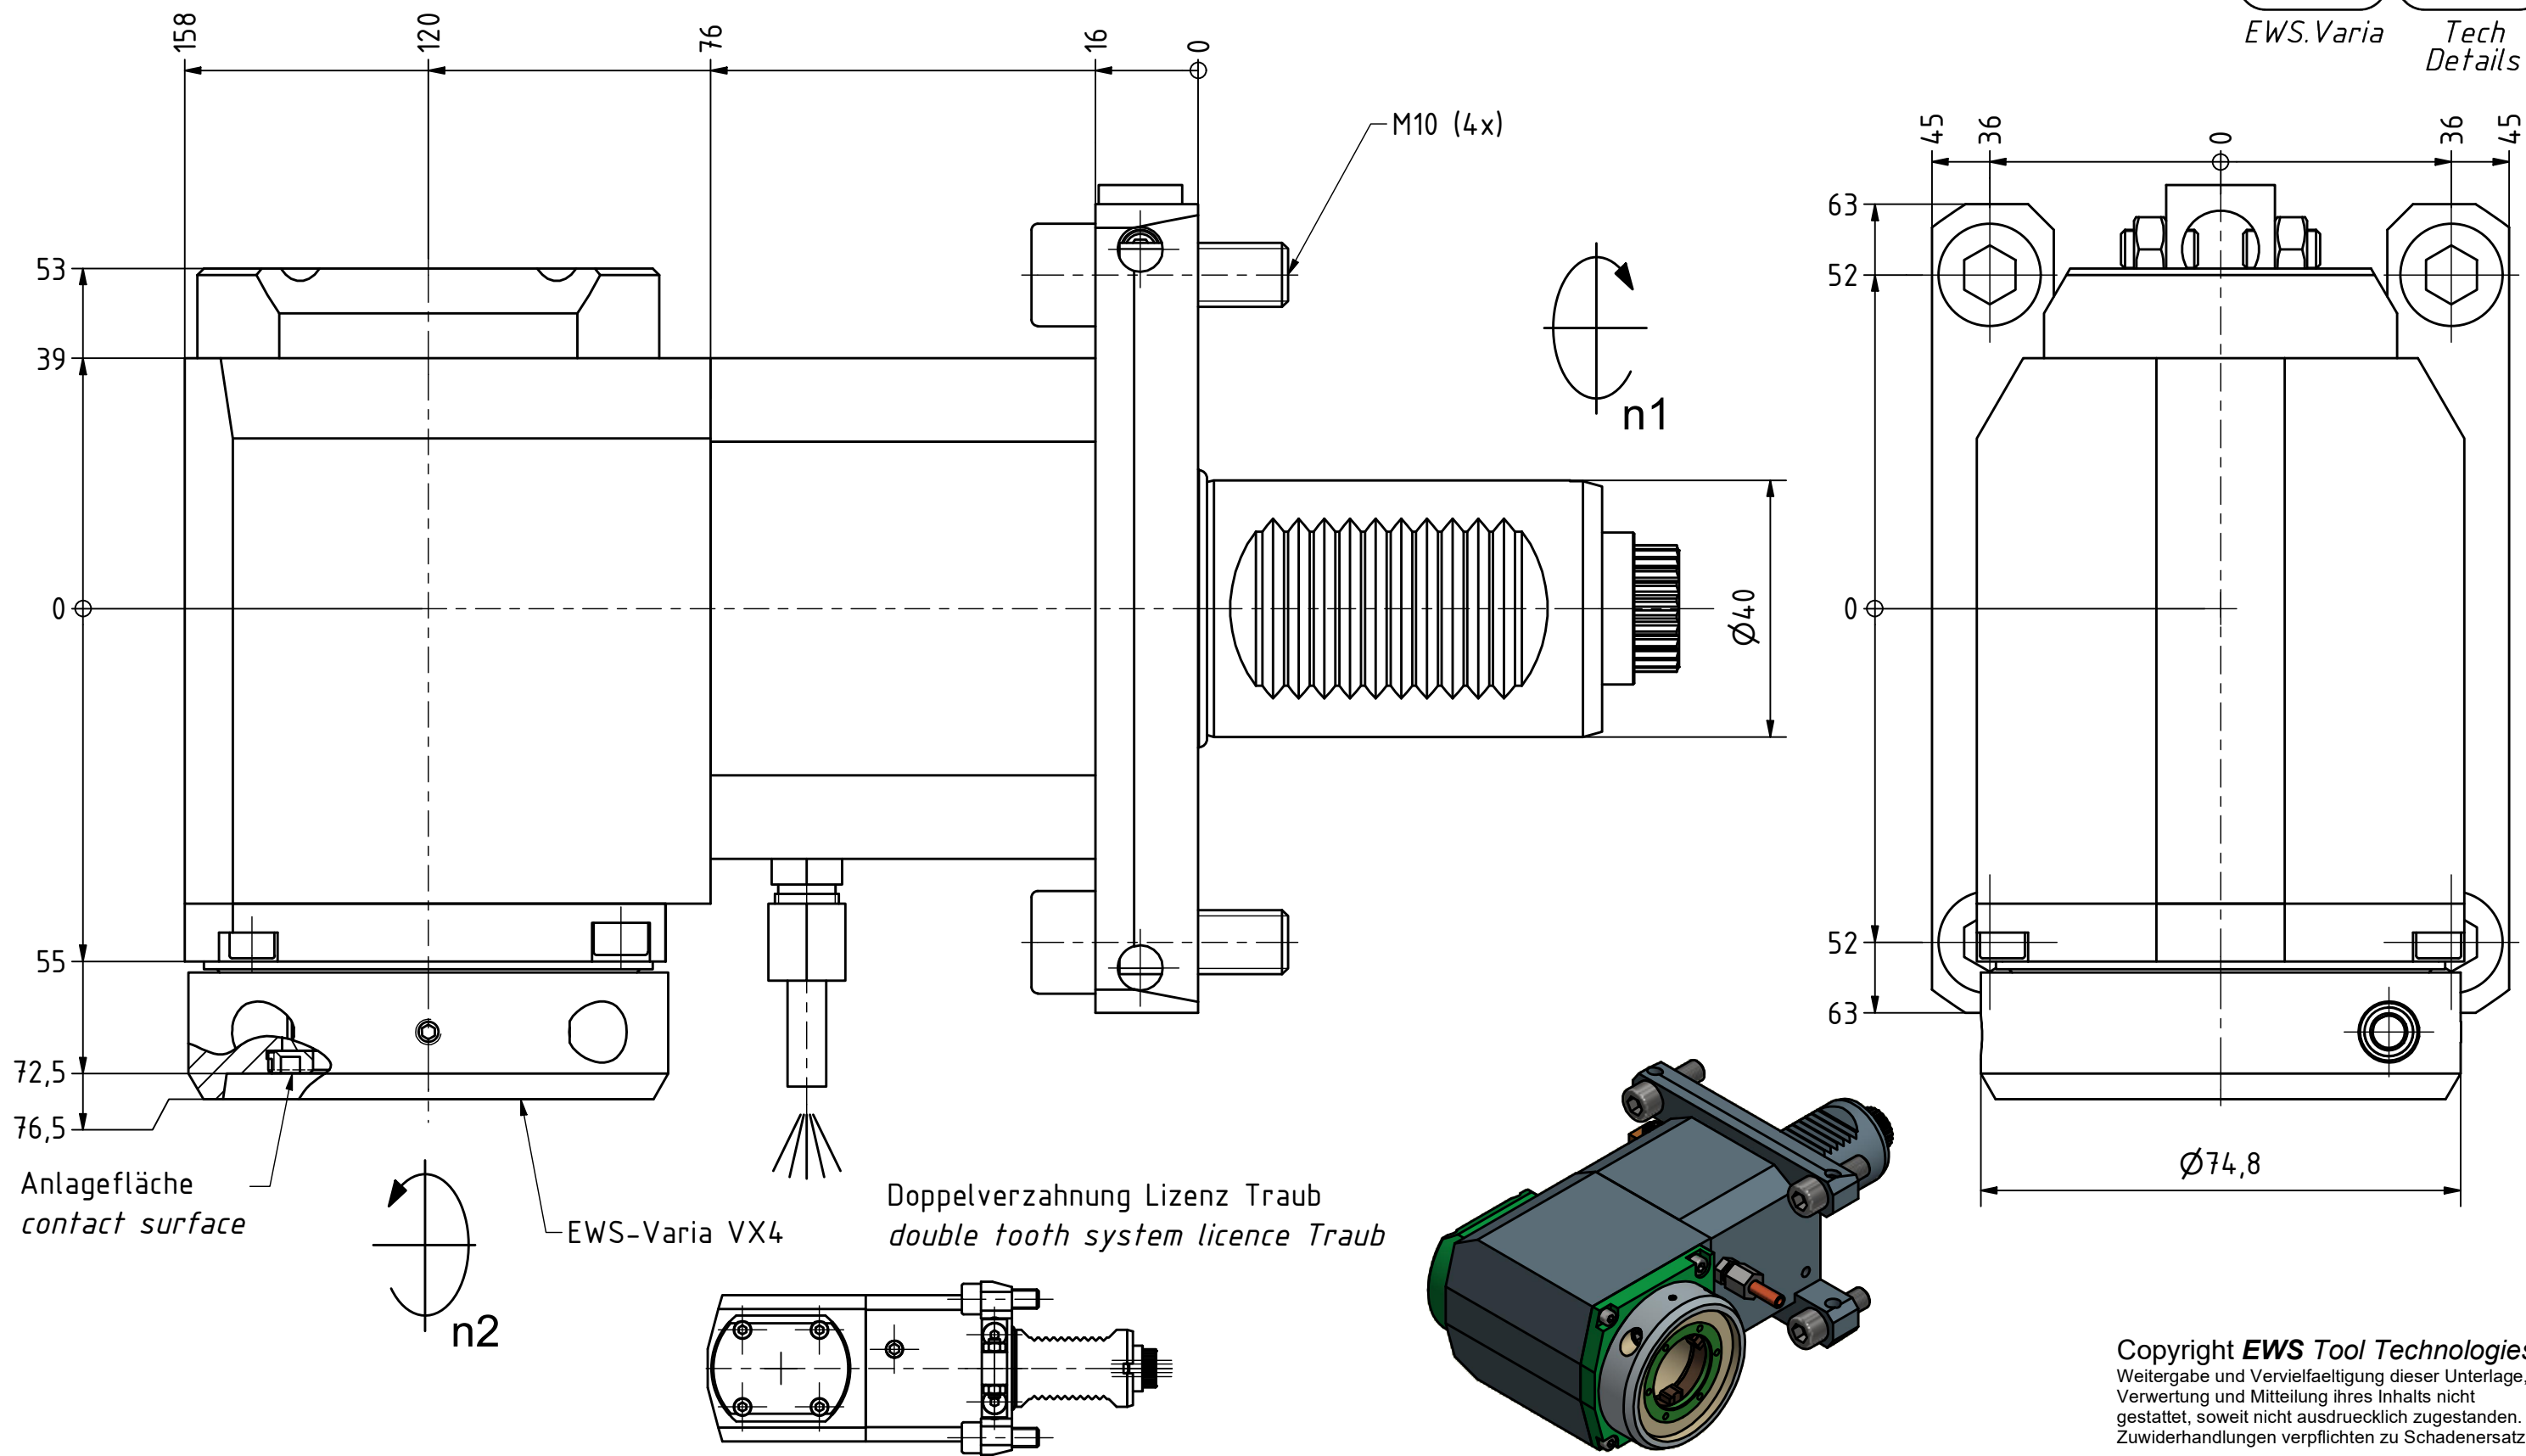

EWS.Varia

Tech
Details

Copyright **EWS Tool Technologies**
Weitergabe und Vervielfaeltigung dieser Unterlage,
Verwertung und Mitteilung ihres Inhalts nicht
gestattet, soweit nicht ausdrecklich zugestanden.
Zuwiderhandlungen verpflichten zu Schadenersatz.

Bemerkung - Note

Technische Daten - technical data

Benennung - Title

Weight = 8.023 [kg]
Torque max. (M1/M2) = 50 / 50 [Nm]
Speed max. (n1/n2) = 6000 / 6000 [1/min]
Gear ratio (i)=n1:n2 = 1:1

Radial Bohr und Fräskopf
Radial drilling and milling head

EWS Weigele GmbH & Co. KG
Maybachstr. 1
D-73066 UHINGEN
www.ews-tools.de

Technische Aenderungen vorbehalten!
Subject to technical modifications!

IDENT: DEWS137045

REV: -/A

Nr. - No.

60.40VX4LCTXRL-PL

MNR.

224233