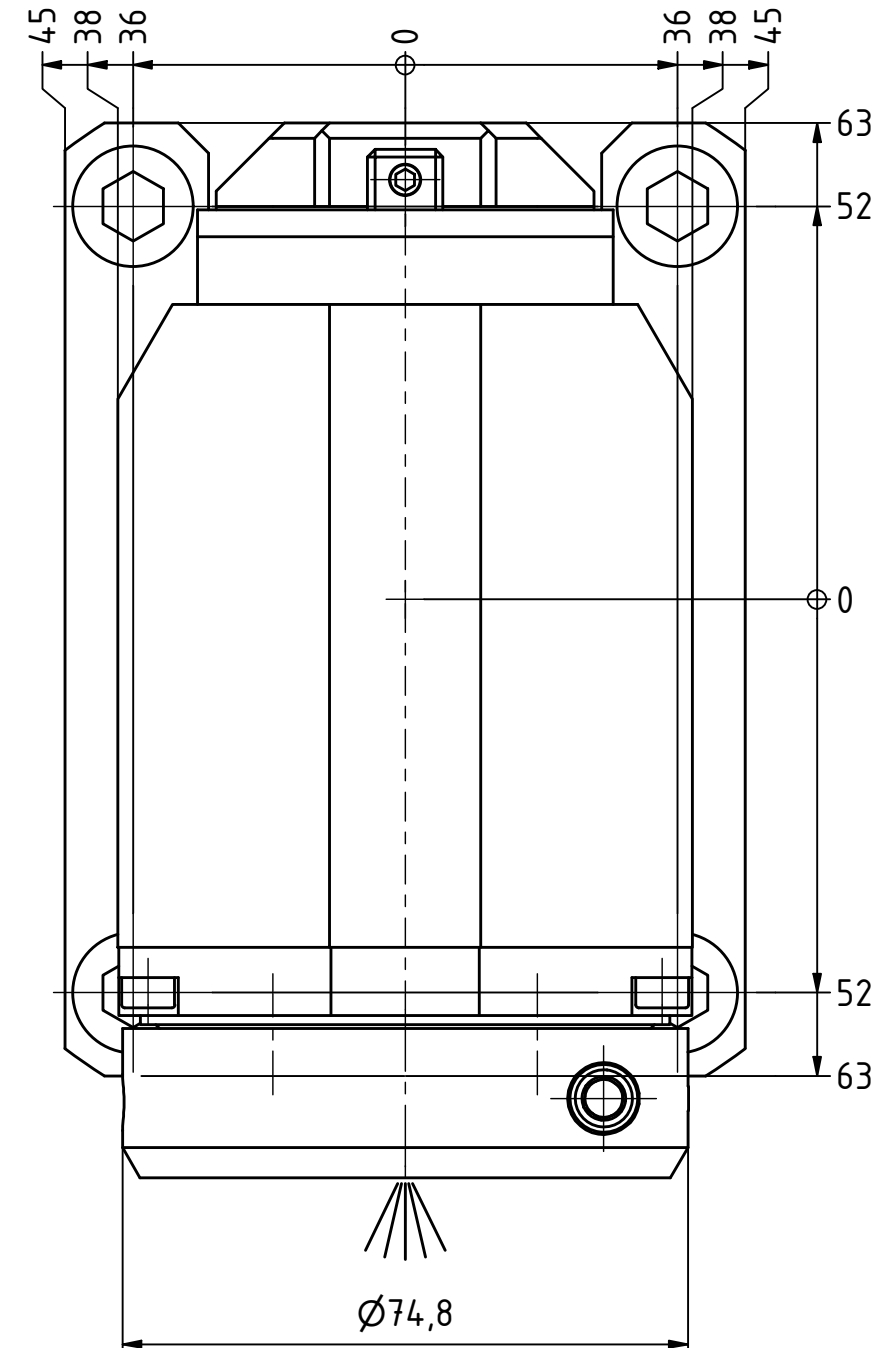

EWS.Varia

Ceramic Seal

Tech Details

Innen- und Aussenkuehlung / Inside and outside coolant supply  
Kuehlmittelfiltrierung<50µ / coolant filtration<50µ

Bemerkung - Note  
Für Trockenlauf geeignet!  
Use without coolant fluid allowed!

Technische Daten - technical data

Weight	= 7.403 [kg]
Torque max. (M1/M2)	= 50 / 50 [Nm]
Speed max. (n1/n2)	= 6000 / 6000 [1/min]
Gear ratio (i)=n1:n2	= 1:1
Pressure (pmax)	= 70 [bar]

Benennung - Title  
Radial Bohr und Fräskopf  
Radial drilling and milling head