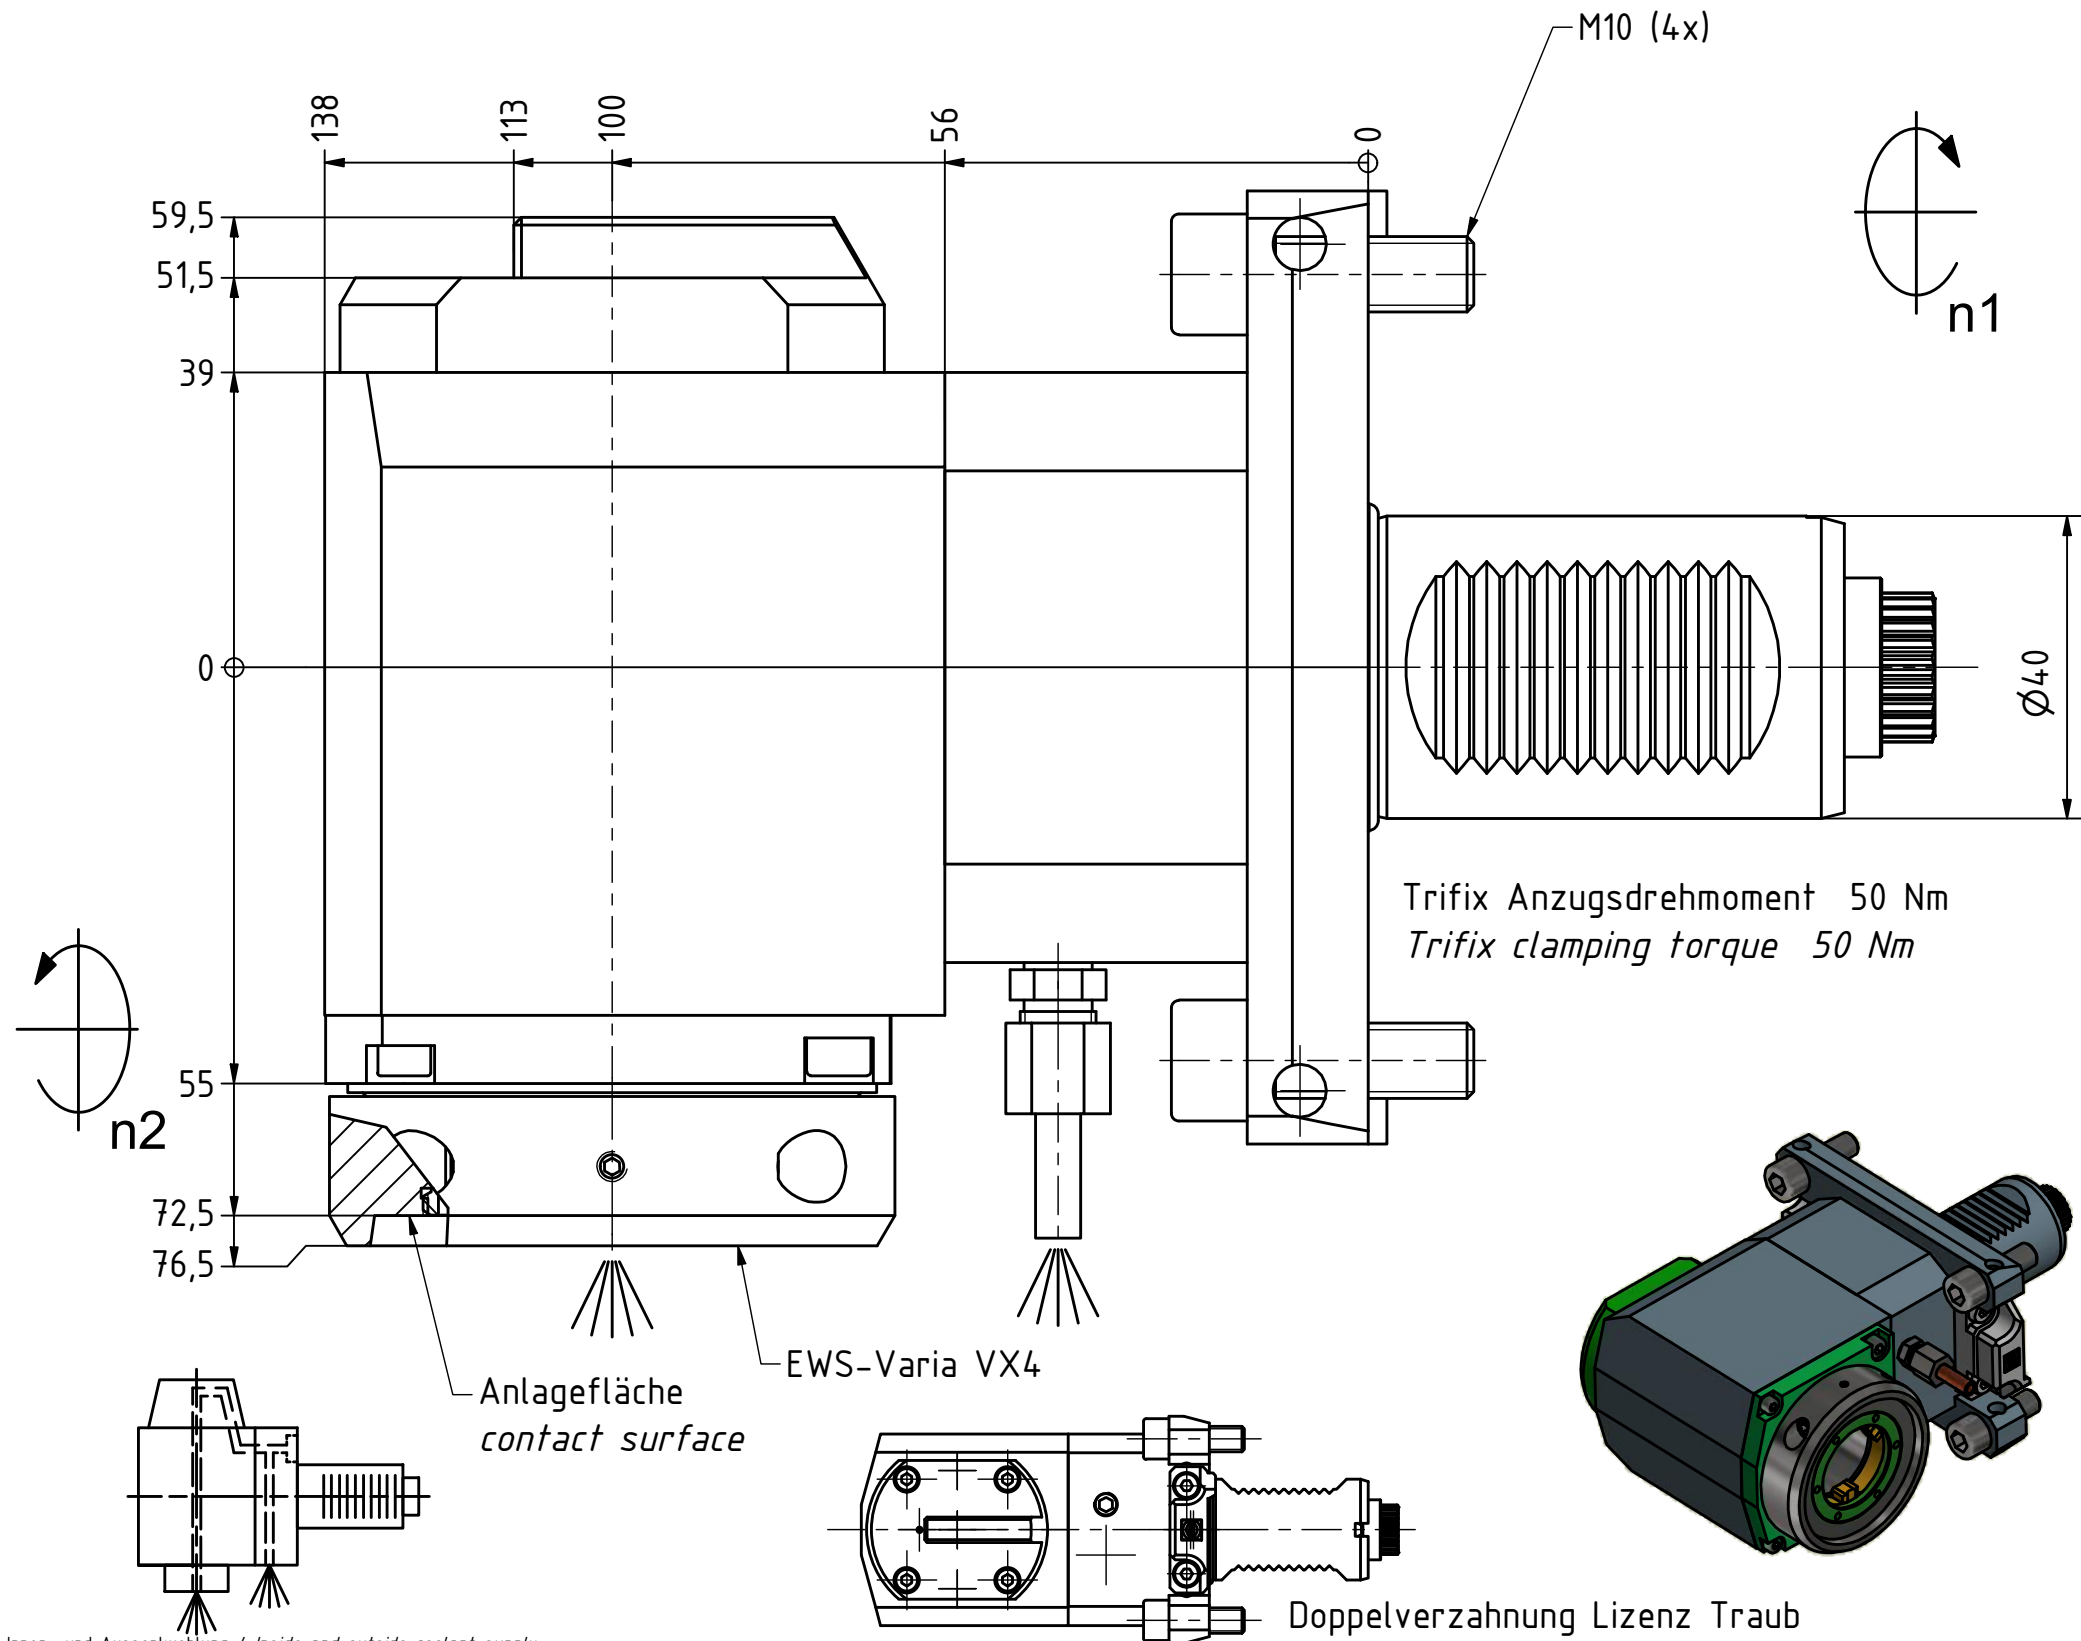

EWS.Varia

Ceramic Seal

Tech Details

Innen- und Aussenkuehlung / Inside and outside coolant supply  
Kuehlmittelfiltrierung<50µ / coolant filtration<50µ

Bemerkung - Note  
Für Trockenlauf geeignet!  
Use without coolant fluid allowed!

Technische Daten - technical data

Weight	= 7.403 [kg]
Torque max. (M1/M2)	= 50 / 50 [Nm]
Speed max. (n1/n2)	= 6000 / 6000 [1/min]
Gear ratio (i)=n1:n2	= 1:1
Pressure (pmax)	= 70 [bar]

Benennung - Title  
Radial Bohr und Fräskopf  
Radial drilling and milling head