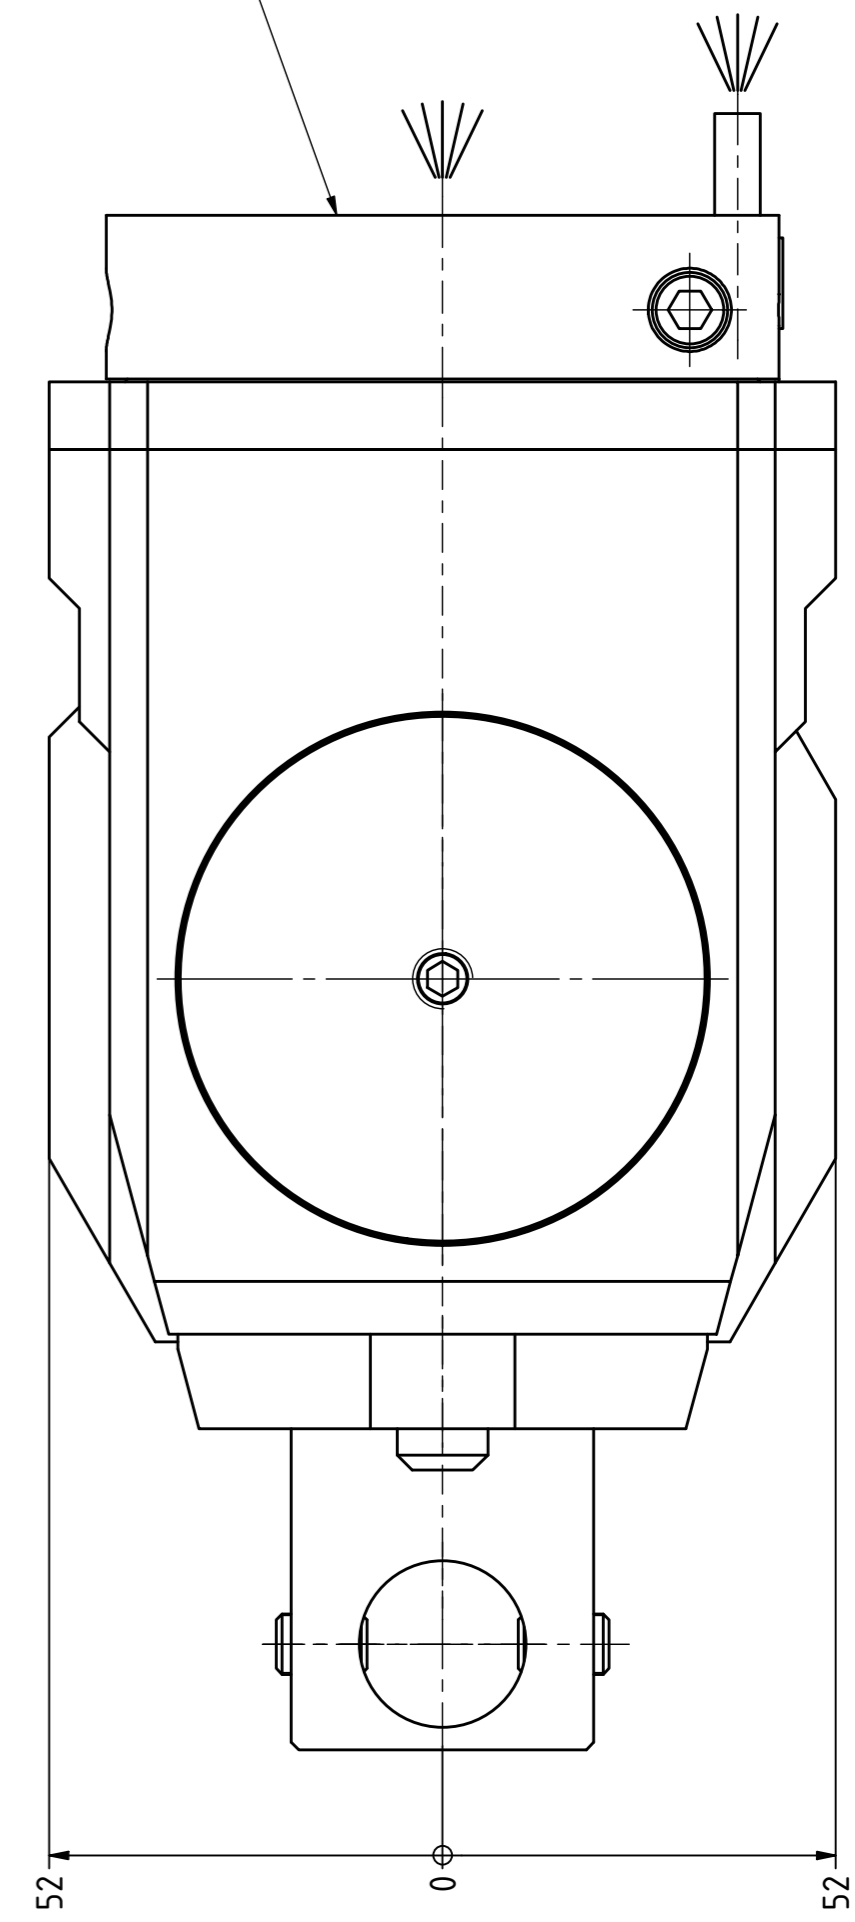

Ceramic Seal

Tech Details

EWS-Varia V5

Innen- und Aussenkuehlung / Inside and outside coolant supply
Kuehlmittelfiltrierung=50µ / coolant filtration=50µ

Bemerkung - Note
Für Trockenlauf geeignet!
Use without coolant fluid allowed!

Technische Daten - technical data
 Weight = 11,542 [kg]
 Torque max. (M1/M2) = 100 / 100 [Nm]
 Speed max. (n1/n2) = 3500 / 3500 [1/min]
 Gear ratio (i)=n1:n2 = 1:1
 Pressure (pmax) = 70 [bar]

Benennung - Title
Radial Bohr und Fräskopf
Radial drilling and milling head