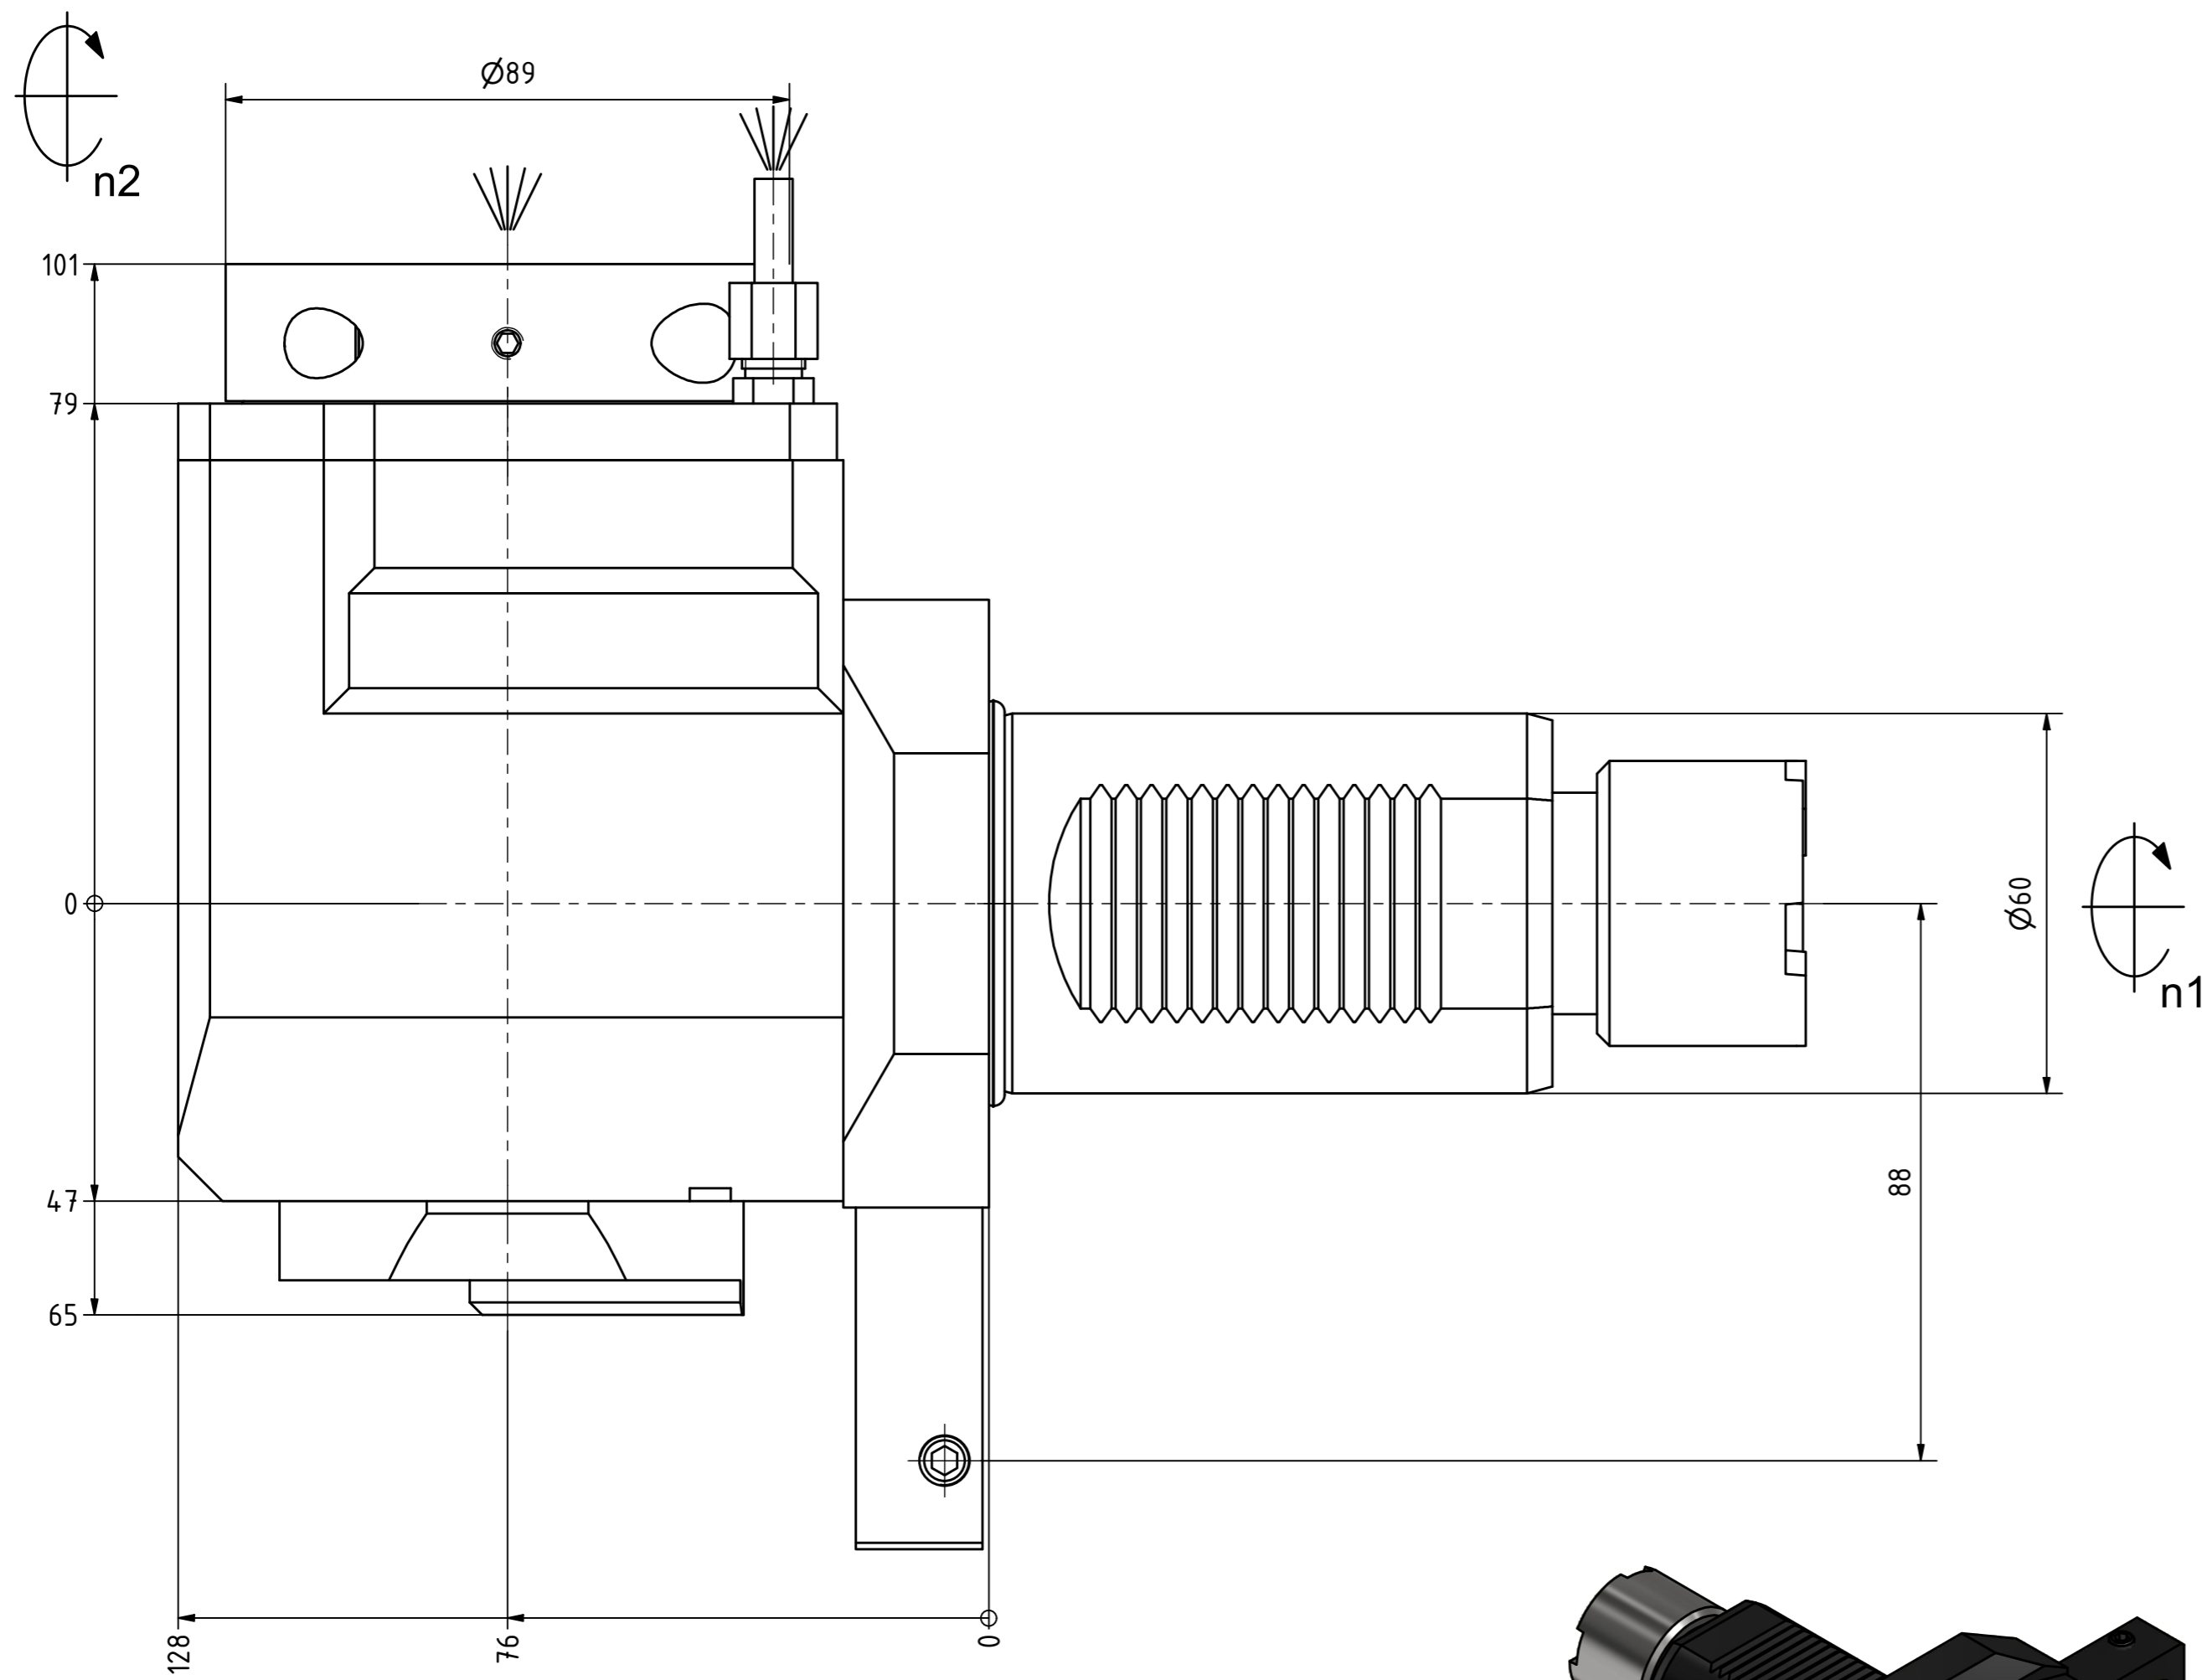

Ceramic Seal

Tech Details

EWS-Varia V5

Innen- und Aussenkuehlung / Inside and outside coolant supply
Kuehlmittelfiltrierung=50µ / coolant filtration=50µ

Bemerkung - Note
Für Trockenlauf geeignet!
Use without coolant fluid allowed!

Technische Daten - technical data
 Weight = 11,542 [kg]
 Torque max. (M1/M2) = 100 / 100 [Nm]
 Speed max. (n1/n2) = 3500 / 3500 [1/min]
 Gear ratio (i)=n1:n2 = 1:1
 Pressure (pmax) = 70 [bar]

Benennung - Title
Radial Bohr und Fräskopf
Radial drilling and milling head