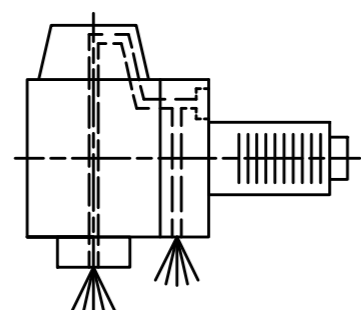

Ceramic Seal

Tech Details

EWS-Varia V5

Innen- und Aussenkuehlung / Inside and outside coolant supply
Kuehlmittelfiltrierung=50µ / coolant filtration=50µ

Bemerkung - Note
Für Trockenlauf geeignet!
Use without coolant fluid allowed!

Technische Daten - technical data
 Weight = 11,542 [kg]
 Torque max. (M1/M2) = 100 / 100 [Nm]
 Speed max. (n1/n2) = 3500 / 3500 [1/min]
 Gear ratio (i)=n1:n2 = 1:1
 Pressure (pmax) = 70 [bar]

Benennung - Title
Radial Bohr und Fräskopf
Radial drilling and milling head